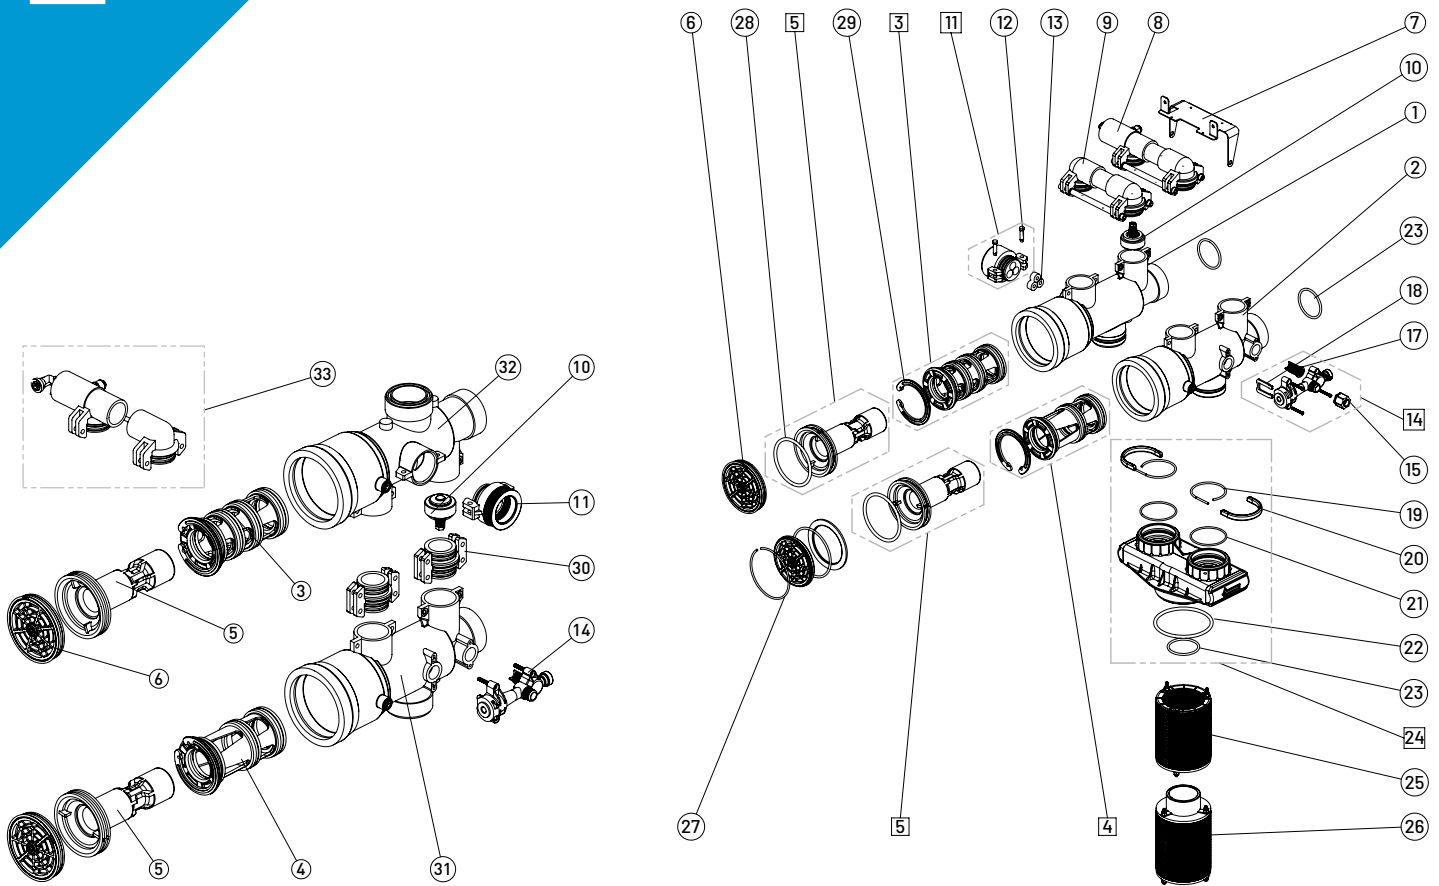

V250 V260

SPARE PARTS

V250 V260 spare parts

Item	Reference	Description
17	18-K/05	Injector's filter - kit 10 pcs
18	5152-K/05	Injector cap fixer nut - kit 10 pcs
19	5154-K/05	Safety threads kit
20	5170-F/05	Tank adapter safety locker - kit 2 pcs
21	K-5174-1	O-ring v250 adapter to valve - kit 10pcs
22	5173-PK/05	Tank adapter external O-ring - kit 10 pcs
23	5174-K/05	Tank adapter internal O-ring - kit 10 pcs
24	5170-A/05	Tank adapter kit
25	5200-A/05	Top filter (softening) kit
	5200-F/05	Top filter (filtration) kit
	5200-D/05	Top filter (demineralization) kit
26	5201-A/05	Softening bottom filter kit
	5201-F/05	Filtration bottom filter kit
	5201-D/05	Demineralization bottom filter kit
27	5154-K/05	Safety threads kit
28	K-403	Kit piston O-ring 6325 nbr 70Sh (Id 81,92 x Cd 3,53)
29	K1-5111/05	V250-v260 circlip - kit 10 pcs
31+4+5+6	5145-ACF1/05	Inlet body assembled with internals
31+6	5120-MFL/05	Inlet valve body + cap
32+3+5+6	5145-BCF1/05	Outlet body assembled with internals
32+6	5121-MFL/05	Outlet valve body + cap