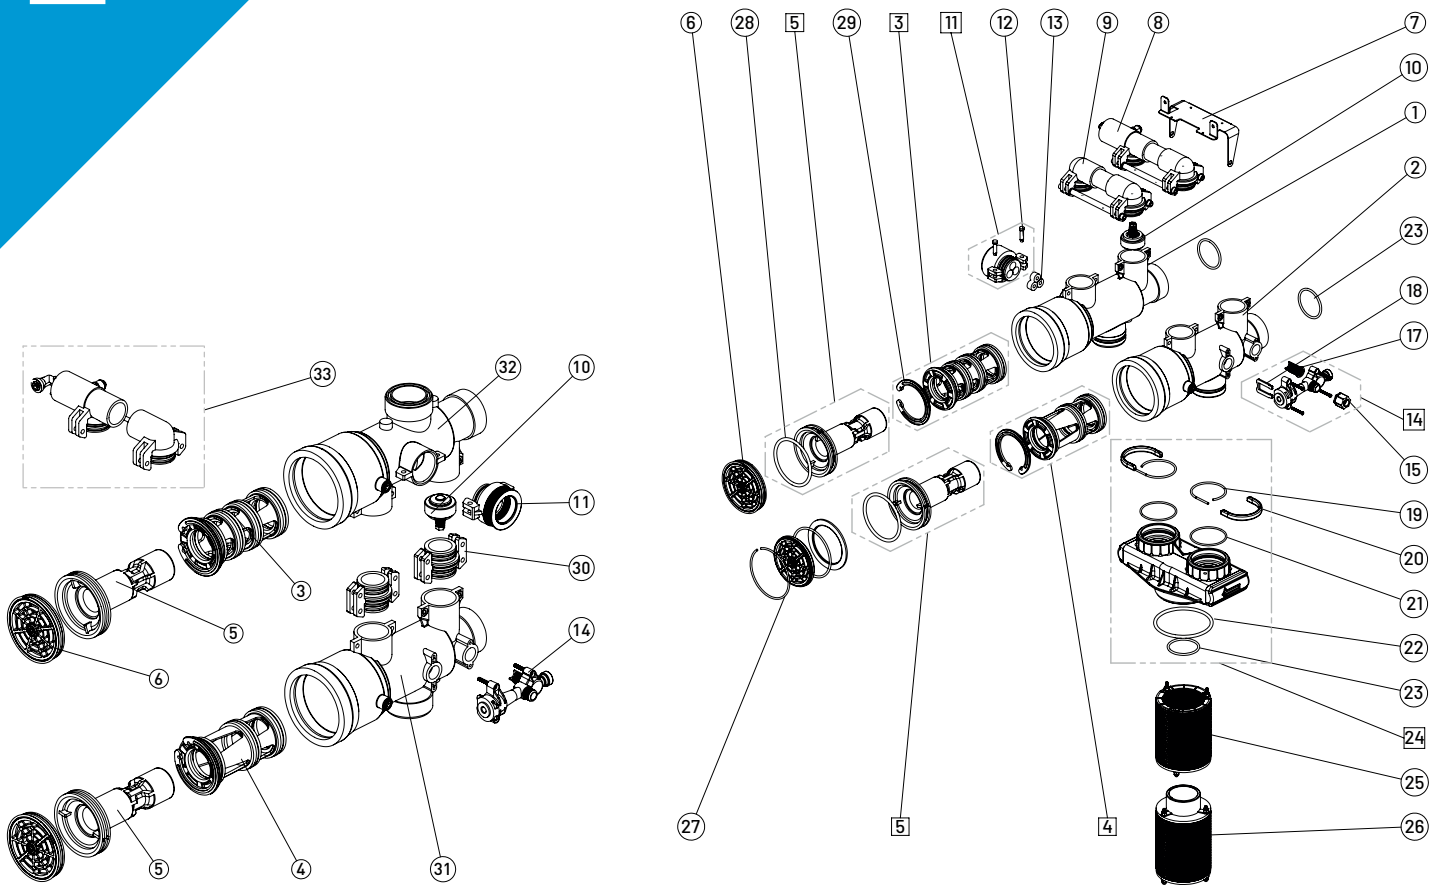

V250 V260

SPARE PARTS

V250 V260 spare parts

Item	Reference	Description
1+3+5+6	5145-BC1/05	Outlet body assembled kit (internal parts included)
1+6	5121-ML/05	V250 outlet body + cap (internals not included)
2+4+5+6	5145-AC1/05	Inlet body assembled kit (internal parts included)
2+6	5120-ML/05	V250 inlet body + cap (internals not included)
3	5110-BC/07	Outlet body seals and spacers kit
	5110-BC/08	Outlet body seals kit for demineralization
4	5110-AC/07	Inlet body seals and spacers kit
	5110-AC/08	Inlet body seals kit for demineralization
5	5141-1/05	Piston kit
3+4+5+6	2237-2/05	Kit piston + seals spacers V250 V260
6	5130-1/05	Cap spare parts
7	5191-1K/05	V250 controller bracket
8	5100-250A/06	Backwash valve kit complete double effect
9	5180-P/06	Inlet/outlet manifold - after 2007
10	5160/05	V260 by-pass valve kit
11	6110/05	Drain + flow carrier kit
	2265-I/05	Kit fitting socket 2" ext > 1 1/4" int (nylon)
12	K-9-S/05	Drain connection lock pin - kit 10 pcs
13	K-70-345	Kit flow control ø 4-5-6mm. - 9pcs (3 x 3pcs)
14	5150-B1/05	Blue injector kit
	5150-N1/05	Black injector kit
	5150-F1/05	Filtration injector kit
15	66/05	Nut + tube sleeve - kit 1 pc
	66-K/05	Nut + tube sleeve - kit 100 pcs