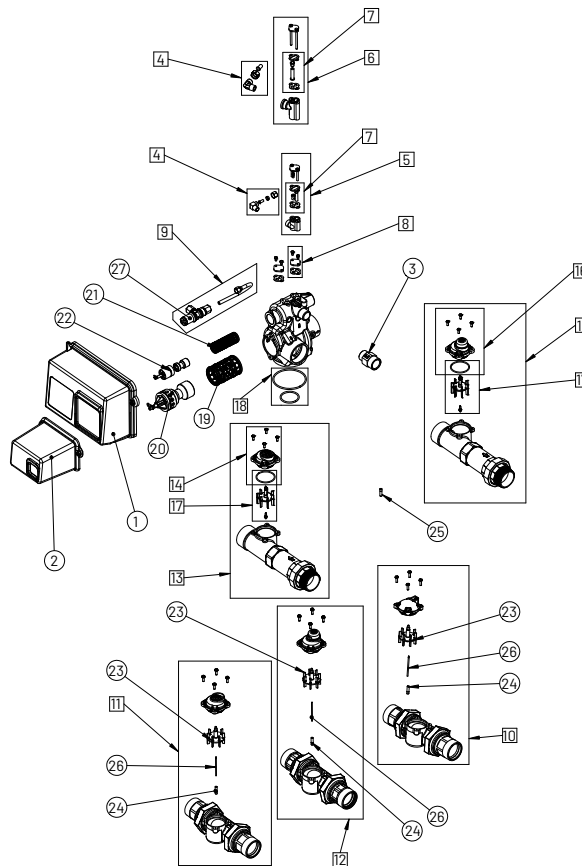

2910 VALVE

SPARE PARTS

2910 spare parts

Item	Reference	Description	Packing qty	Categorization
14	61936	Meter Cover 1 to 3" for SS Mech.Elect.	1	Repair only
NEW 15	29095	Meter Assy SS 2" BSP Mech. 375m³	1	Repair only
16	61936-01	Meter Cover extd 1 to 3" for SS Meters	1	Repair only
NEW 17	29187	Impeller kit for SS meter 2in - 5pcs	1	Repair only
18	29084	Kit O-rings tank adapter 2910 (10 pc)	1	Repair only
19	24205	S&S kit 2900/2910 lower	1	Maintenance
	26107	S&S kit 2900/2910 lower HW	1	Maintenance
20	28412-US	Piston assy 2900/2910 Lower WBP	1	Maintenance
	28413-US	Piston assy 2900/2910 Lower NBP	1	Maintenance
21	28415	S&S kit upper	1	Maintenance
	BU28414	S&S kit 2750/2900/2910 upper HW	1	Maintenance
22	28416-US	Piston assy 2910 Upper	1	Maintenance
	28417	Piston assy 2910 Upper Up Flow	1	Maintenance
23	BR15374	Impeller 2"	1	Repair only
24	BR15432	Impeller shaft for impeller 15374-01	1	Repair only
25	15381	Impeller plug 2" meter	1	Repair only
26	15532	Impeller shaft bearing	1	Repair only
27	18092-0.25	Kit BV 1600 & BLFC assy indus	1	Maintenance
	18092-0.50	Kit BV 1600 & BLFC assy indus	1	Maintenance
	18092-1	Kit BV 1600 & BLFC assy indus	1	Maintenance
	26677-0.25	Kit BV 1650 assy 0.25 gpm	1	Maintenance
	26677-0.50	Kit BV 1650 assy 0.50 gpm	1	Maintenance