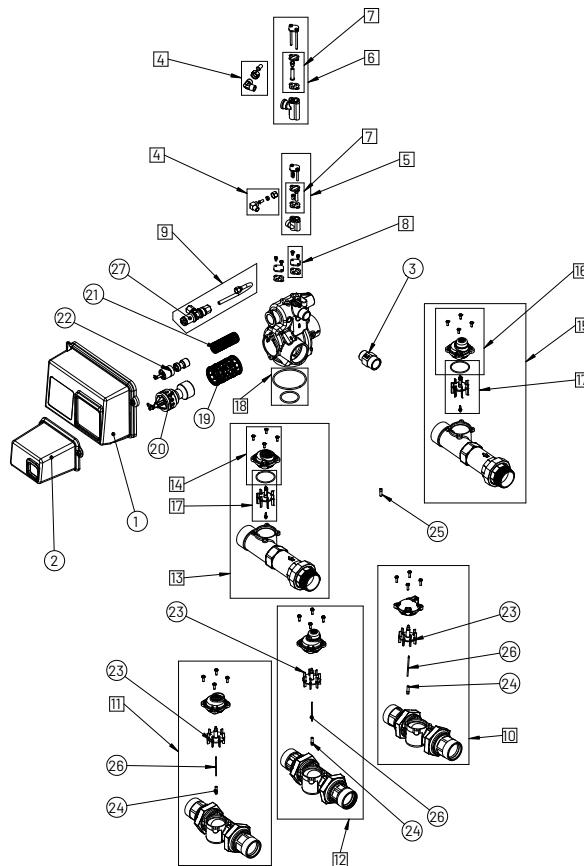

2910 VALVE

SPARE PARTS

2910 spare parts

Item	Reference	Description	Packing qty	Categorization	
1	PH291MC-001	PH 2910 timeclock 12 days	1	Repair only	
NEW	PH291NC-003	PH 2910 NXT2 24VDC-50/60HZ	1	Repair only	
NEW	PH291NC-004	PH 2910 NXT2 UF 24VDC-50/60HZ	1	Repair only	
	PH291SC-001	PH 2910 SXT	1	Repair only	
	PH291XC-001	PH 2910 no timer wired wiring std	1	Repair only	
	PH291MD-001	PH 2910 Mechanical (40/75/200/375 m3)	1	Repair only	
	PH291MI-001	PH 2910 Mechanical Immediate (40/75/200/375 m3)	1	Repair only	
2	PH2910-001	PH 2910 adapter 24V/50Hz 1 msw	1	Repair only	
	PH2910-002	PH 2910 adapter for NXT/NXT2 24VDC-50/60Hz	1	Repair only	
	PH2910-003	PH 2900/2910 adapt duplex A	1	Repair only	
NEW	4	29220	Kit elbow 90° 1/4" x 3/8" Brass (10 pc)	1	Repair only
NEW		29221	Kit elbow fitting male 1.2T x 3/8NPT (10 pc)	1	Repair only
NEW	5	29247	Injector assy 1650 #00 (#000 #0) 2750/2850/2910	1	Repair only
NEW		29181	Injector assy 1650 #3 (#2 #1) 9500/2750/2850/2910	1	Repair only
NEW		29252	Injector assy 1600 #2 (#0 #1 #3) 2910 UF	1	Repair only
NEW		29248	Injector assy 1600 HW #2 (#0 #1 #3) 9500/2750/2850/2910	1	Repair only
6	29182	Injector assy 1700/1710 #4C (#3C #5C) 9500/2750/2850/2910	1	Repair only	
	29251	Injector assy 1700/1710 #6C (#7C) 2850/2910	1	Repair only	
NEW		29083	Injector assy 1700/1710 #4C (#3C #5C #6C) 2910 UF	1	Repair only
NEW	7	29183	Injector service kit 1650 9500/2510/2750/2850/2910 DF	1	Maintenance
NEW		29184	Injector service kit 1710 9500/2750/2850/2910 DF	1	Maintenance
NEW	8	29249	Kit injector for filter customization 2750/2850/2910	1	Customization
9	BU28797-0.25	BV 1650 assy 2750NBP/2850/2910 0.25 gpm	1	Maintenance	
	BU28797-0.50	BV 1650 assy 2750NBP/2850/2910 0.50 gpm	1	Maintenance