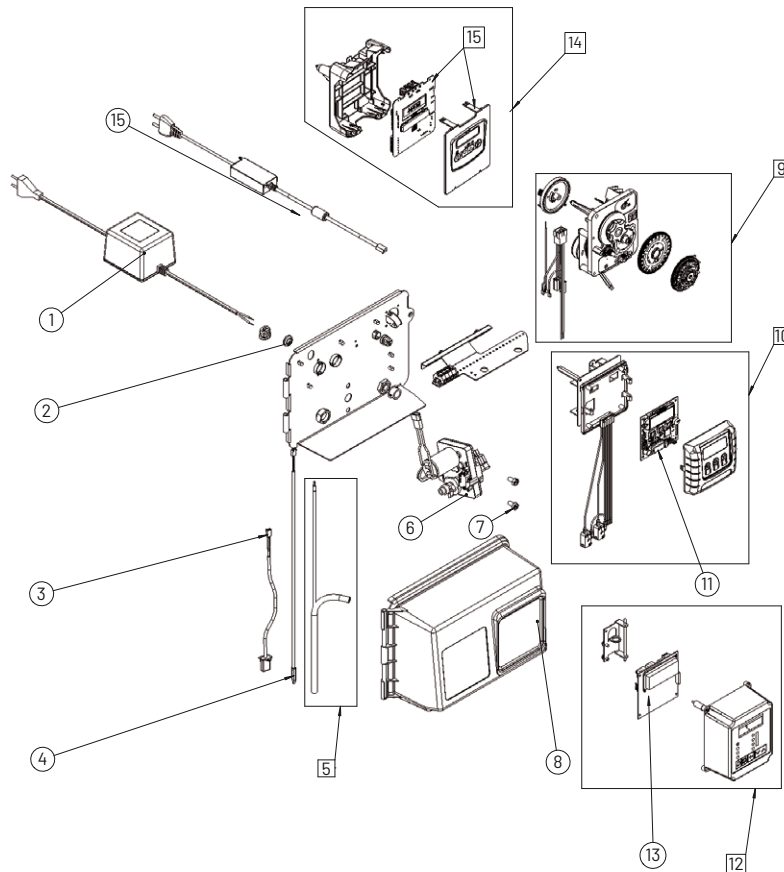

2910 VALVE

SPARE PARTS

Power head 2510/2750/2850/2910 upper

Item	Reference	Description	Packing qty	Categorization
1	26260	Transfo 60VA (for mechanical/SXT/NXT version)	1	Repair only
	44415	NXT2 Transformer 230V-24VDC-50/60HZ	1	Repair only
	11545	Power cord european black	1	Repair only
2	28704SP	Plug (10 pc)	1	Repair only
3	19121-01SP	Electronic Meter Cable 0.47m (5 pc)	1	Repair only
4	19791-01SP	Turbine Meter Cable elec 0.450 m (10 pc)	1	Repair only
5	25348	Guide cable & cable assy 2750 ¾"	1	Repair only
	25349	Guide cable & cable assy 2750 1"	1	Repair only
	25350	Guide cable & cable assy 2850 1"	1	Repair only
	27105	Guide cable & cable assy 2850 1 ½"	1	Repair only
	25351	Guide cable & cable assy	1	Repair only
NEW 6	29205	Drive motor assy 2750/2850 24VAC/DC-50/60Hz	1	Repair only
	29206	Drive motor assy 2910 DF 24VAC/DC-50/60Hz	1	Repair only
	29207	Drive motor assy 2910 UF 24VAC/DC - 50/60Hz	1	Repair only
7	10231SP	Screw Hex Head Indus (50 pc)	1	Repair only
8	26217-01	Cover assy grey - clear window	1	Repair only
NEW 9	29255	Timer 3230 pulse	1	Repair only
	29257	Timer 3200 timeclock 12 days	1	Repair only
	29259	Timer 3210 delayed (8/20/40/75/100/200/240/375/1200 m3)	1	Repair only
	29260	Timer 3220 immediate (8/20/40/75/100/200/240/375/1200 m3)	1	Repair only
10	BU28712-01	Timer assy SXT 2510/2750/2850/2910	1	Repair only
11	BR43346-E0	Circuit board SXT programmed eco	1	Repair only
NEW 12	BU28713	Timer assy NXT	1	Repair only
	BR61702-03	Circuit board NXT	1	Repair only