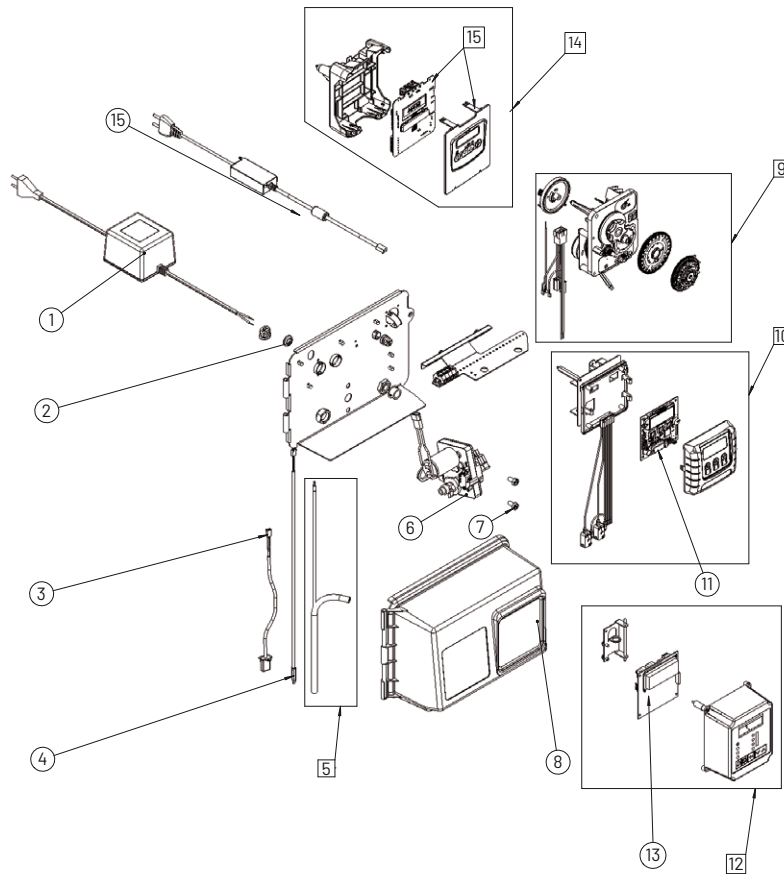

2910 VALVE

SPARE PARTS

Power head 2510/2750/2850/2910 upper

Item	Reference	Description	Packing qty	Categorization
14	29194	Timer assy NXT2	1	Repair only
NEW 15	29195	Front panel NXT2	1	Repair only
*	28008	Harness pulse timer 3230	1	Repair only
*	40400	Harness motor ex 11667	1	Repair only
*	40422SP	Wire Nut Tan (50 pc)	1	Repair only
Parts for obsoleted models				
	28114-06	Meter cable NXT 0.7 m		Repair only
	19121-09SP	Meter cable NT/NXT 2,5 m (5 pc)	1	Repair only
	19121-10	Meter cable NXT 7.7 m	1	Repair only
*	13882SP	Impeller Post for 13509 (10 pc)	1	Repair only
*	BU28714	Cover front panel & label SXT	1	Repair only
*	29258	Timer 3200 timeclock 7 days	1	Repair only
12	BU28713	Timer assy NXT	1	Repair only
13	BR61702-03	Circuit board NXT	1	Repair only
	BU28724	Retrofit kit timer NXT for SAV	1	Repair only
*	40941	Harness upper drive NXT	1	Repair only