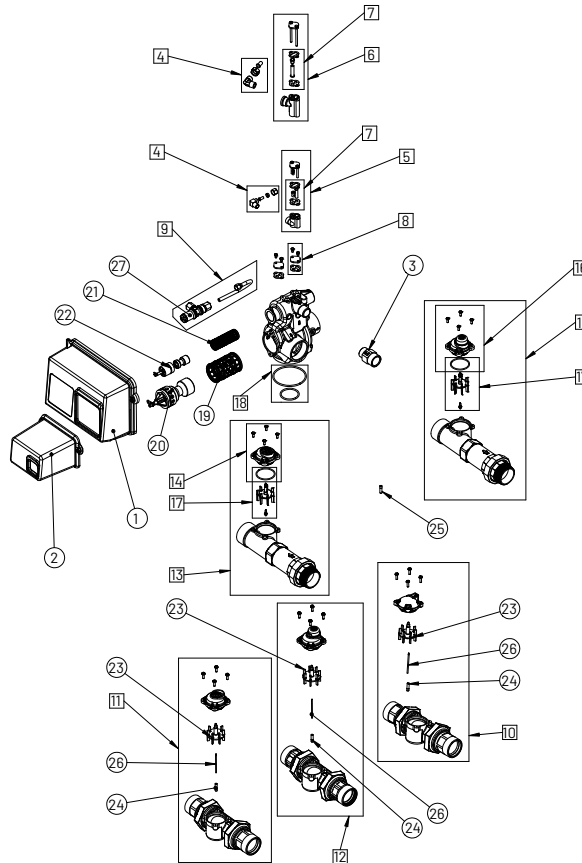

2910 VALVE

SPARE PARTS

2910 spare parts

Item	Reference	Description	Packing qty	Categorization
	BU28797-1	BV 1650 assy 2750NBP/2850/2910 1 gpm	1	Maintenance
	26909-0.50	BV 1600 assy 2750NBP/2850 0.50 gpm	1	Maintenance
	26909-1	BV 1600 assy 2750NBP/2850 1 gpm	1	Maintenance
	BU28610-1.2	BV 1710 2750 NBP/2850 WBP/2910 1.2 gpm	1	Maintenance
	BU28610-2	BV 1710 2750 NBP/2850 WBP/2910 2 gpm	1	Maintenance
	BU28610-4	BV 1710 2750 NBP/2850 WBP/2910 4 gpm	1	Maintenance
	BU28610-7	BV 1710 2750 NBP/2850 WBP/2910 7 gpm	1	Maintenance
	BU28614-1.2	BV 1710 2910 UF 1.2 gpm	1	Maintenance
	BU28614-2	BV 1710 2910 UF 2 gpm	1	Maintenance
	BU28614-4	BV 1710 2910 UF 4 gpm	1	Maintenance
	BU28614-7	BV 1710 2910 UF 7 gpm	1	Maintenance
	24994-1	BV 1600 assy 2750 WBP/2910 HW 1 gpm	1	Maintenance
	24994-0.25	BV 1600 assy 2750 WBP/2910 HW 0.25 gpm	1	Maintenance
	24994-0.50	BV 1600 assy 2750 WBP/2910 HW 0.50 gpm	1	Maintenance
	BU28807-0.25	BV 1650 assy 2910 UF 0.25 gpm	1	Maintenance
	BU28807-0.50	BV 1650 assy 2910 UF 0.50 gpm	1	Maintenance
	BU28807-1	BV 1650 assy 2910 UF 1 gpm	1	Maintenance
	26991-1.2	BV 1700 assy 2750 NBP/2850 WBP/ 2910 1.2 gpm	1	Maintenance
	26991-2	BV 1700 assy 2750 NBP/2850 WBP/ 2910 2 gpm	1	Maintenance
	26991-4	BV 1700 assy 2750 NBP/2850 WBP/ 2910 4 gpm	1	Maintenance
10	60625-10	Meter assy 2" electronical plastic	1	Repair only
11	60620-10	Meter assy 2" 75 m3 plastic	1	Repair only
12	60621-10	Meter assy 2" 375 m3 plastic	1	Repair only
13	29094	Meter Assy SS 2" BSP Mech. 75m3/Electr.	1	Repair only