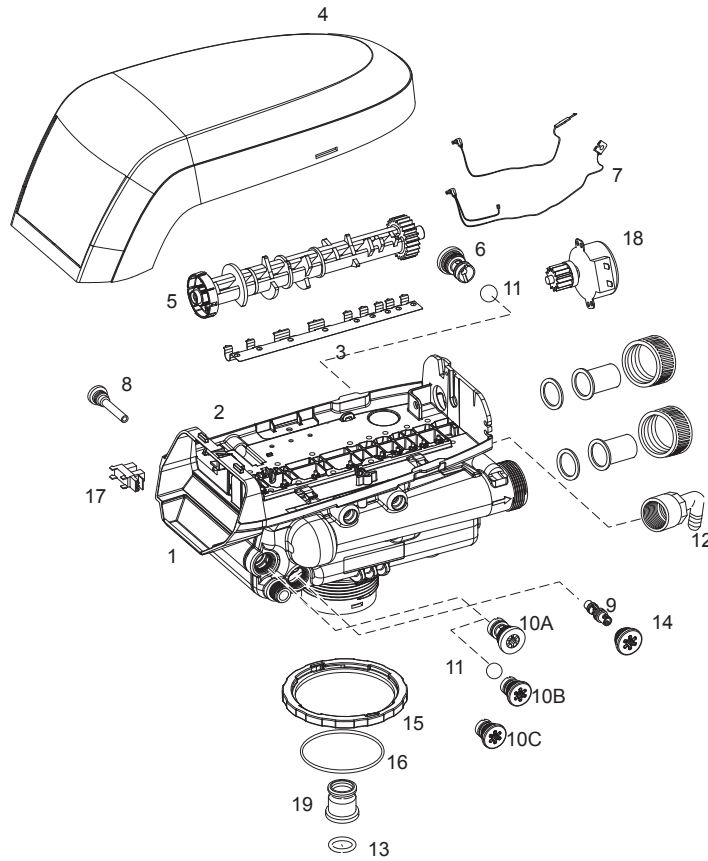

278 PERFORMA CV TWIN SPARE PARTS

Logix

Item	Old part number	Reference	Description	Packing qty
		1000406	Drain line flow control 12 gpm (45 lpm) - for 21" dia. softener	1
		1000407	Drain line flow control 15 gpm (56.8 lpm)	1
		1000409	Drain line flow control 20 gpm (75.7 lpm)	1
*		1000269	Plug for backwash flow control when used with ext. DLFC	1
7 + 18	1235269	1238861	Motor + cable 700 series controller, 12V 50/60 Hz	1
8		1000226	Screen/cap assy w/ O-ring	1
9			Injector options	
		1035737	"M" Injector - brown (14" - 278- dia. vessels)	1
		1035738	"N" Injector - green (16" dia. vessels)	1
		1035739	"Q" Injector - dark purple (18" dia. vessels)	1
		1035884	"R" Injector - dark grey (21" dia. vessels)	1
10A		1243510	Regenerant refill controller, 0,33 gpm	1
10B		1243511	Group refill controller 0,33 GPM w/ball	1
10C		1000519	Regenerant refill controller, 1,3 gpm (requires ball)	1
11		1030502	Ball, internal DLFC	1
*		1030334	Plugged refill flow control - for transforming into 273 valve	1
12		1002449	Drain fitting elbow (3/4" hose barbed)	1
13	3030918	1232370	O-ring EP	1
14		1000269	Injector cap with O-ring	1