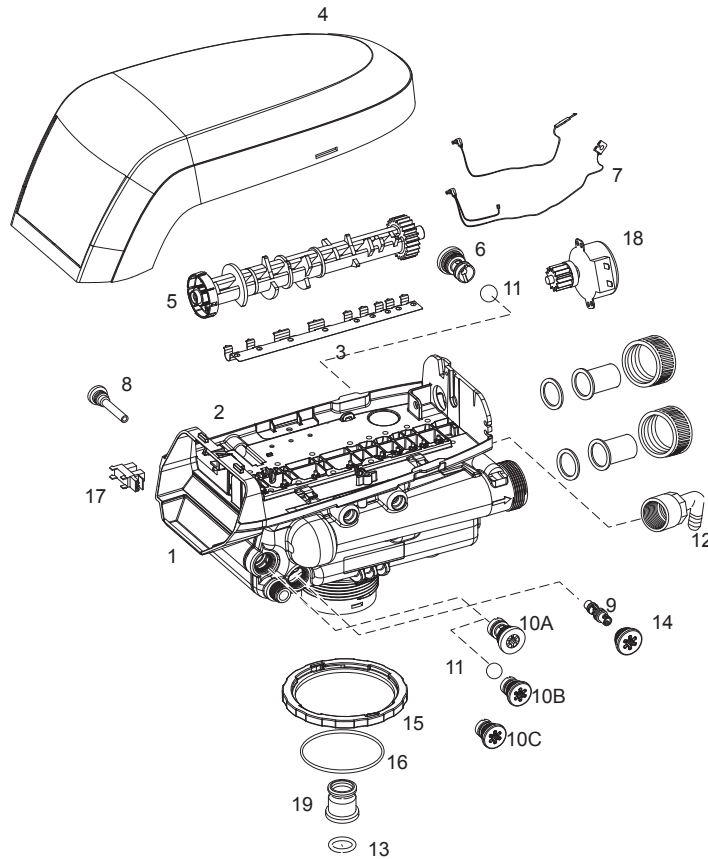

278 PERFORMA CV TWIN SPARE PARTS

Logix

Item	Old part number	Reference	Description	Packing qty
15		1035622	Tank ring	1
16	3029969	1010154	Tank O-ring	1
*		1239760	Blending Valve Kit 400 & 700 Series	1
*		1033444	Turbine assy	1
*		1041174	Standard / sev valve disc kit	1
*		1239979	Cable harness for remote regeneration on 74xf	1
17		1235373	Module, sensor, photo interrupter	1
*	1233187	3029962	Motor locking pin (white)	1
19		1001986	13/16" rubber insert (optional)	1
*		1235446	Turbine cable, Logix, short	1
*		1239711	Switch kit, front mount, 0.1 Amp	1
*		1239752	Switch kit, front mount, 5 Amp	1
*		1239753	Switch kit, top plate mount, 0.1 Amp	1
*		1239754	Switch kit, top plate mount, 5 Amp	1