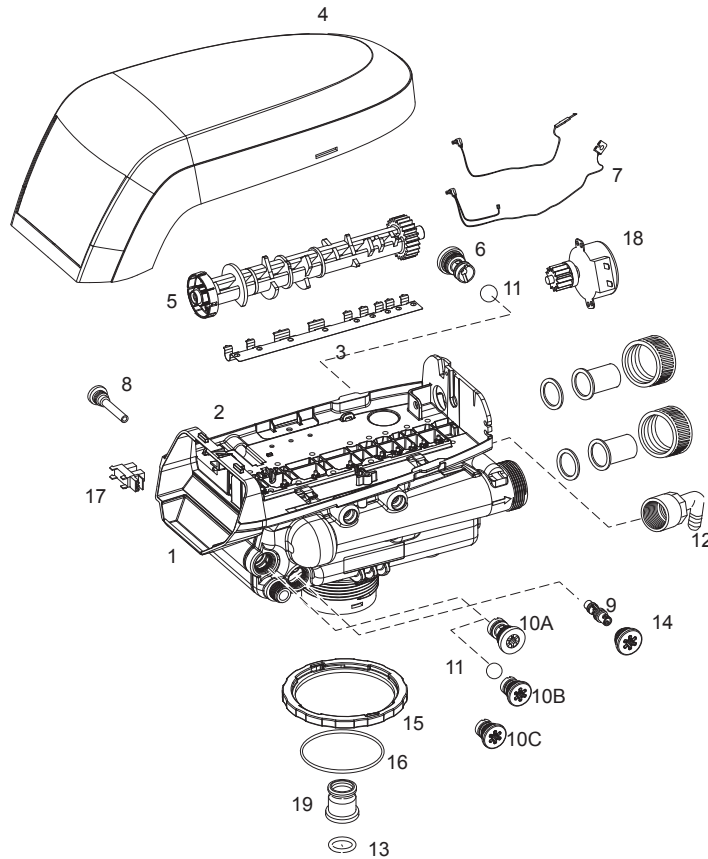

278 PERFORMA CV TWIN SPARE PARTS

Logix

Item	Old part number	Reference	Description	Packing qty
1		1255105	Valve assy w/o flow controls	1
2		1235338	Top plate, 268/700 series valves	1
3		1235339	Valve disc spring, one piece, Performa	1
4		1236246	Cover, valve, 255/Performa 700/860 series	1
5			Performa Logix camshafts:	
		1237405	Cam, 278 /700-800 series valve, std, brown	1
6			Drain control assy:	
		1000211	No. 9 (2.0 gpm; 7.6 lpm)	1
		1000212	No. 10 (2.5 gpm; 9.5 lpm)	1
		1000213	No. 12 (3.5 gpm; 13.2 lpm)	1
		1000214	No. 13 (4.1 gpm; 15.5 lpm) no ball	1
		1000215	No. 14 (4.8 gpm; 18.2 lpm) no ball	1
*			External drain line flow control:	
		1030355	Drain line flow control, 5 gpm (19 lpm)	1
		1030356	Drain line flow control, 6 gpm (22.5 lpm)	1
		1030357	Drain line flow control, 7 gpm (26.5 lpm) - for 16" dia. softener	1
		1030358	Drain line flow control, 8 gpm (30 lpm)	1
		1030359	Drain line flow control, 9 gpm (34 lpm) - for 18" dia. softener	1
		1030360	Drain line flow control, 10 gpm (38 lpm)	1