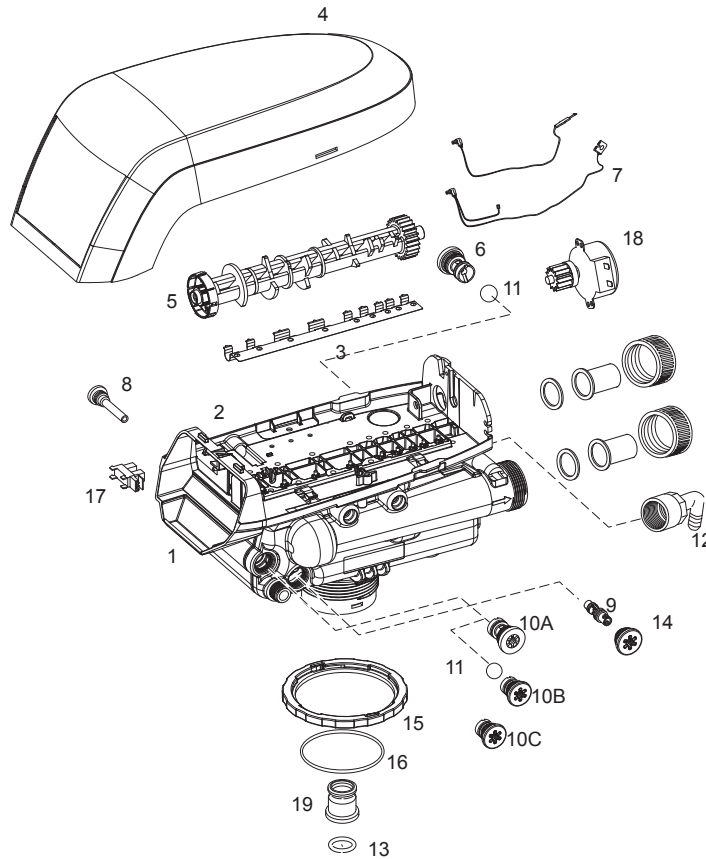

Logix

Item	Old part number	Reference	Description	Packing qty
1		1255105	Valve assy w/o flow controls	1
2		1235338	Top plate, 268/700 series valves	1
3		1235339	Valve disc spring, one piece, Performa	1
4		1236246	Cover, valve, 255/Performa 700/860 series	1
5			Performa Logix camshafts:	
		1237405	Cam, 278 /700-800 series valve, std, brown	1
6			Drain control assy:	
		1000211	No. 9 (2.0 gpm; 7.6 lpm)	1
		1000212	No. 10 (2.5 gpm; 9.5 lpm)	1
		1000213	No. 12 (3.5 gpm; 13.2 lpm)	1
		1000214	No. 13 (4.1 gpm; 15.5 lpm) no ball	1
		1000215	No. 14 (4.8 gpm; 18.2 lpm) no ball	1
*			External drain line flow control:	
		1030355	Drain line flow control, 5 gpm (19 lpm)	1
		1030356	Drain line flow control, 6 gpm (22.5 lpm)	1
		1030357	Drain line flow control, 7 gpm (26.5 lpm) - for 16" dia. softener	1
		1030358	Drain line flow control, 8 gpm (30 lpm)	1
		1030359	Drain line flow control, 9 gpm (34 lpm) - for 18" dia. softener	1
		1030360	Drain line flow control, 10 gpm (38 lpm)	1
		1000406	Drain line flow control 12 gpm (45 lpm) - for 21" dia. softener	1
		1000407	Drain line flow control 15 gpm (56.8 lpm)	1