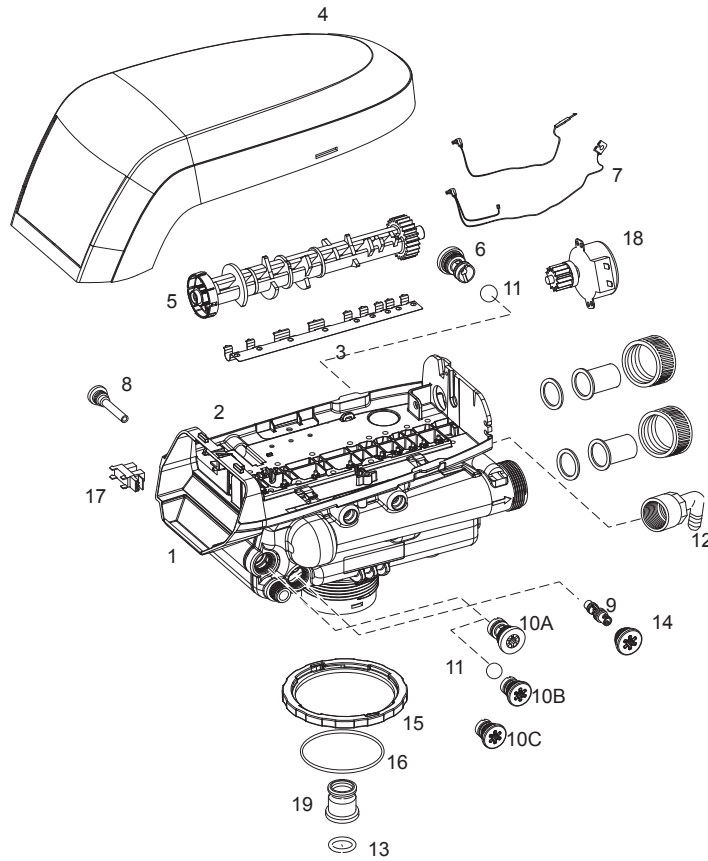

Logix

Item	Old part number	Reference	Description	Packing qty
*		1041174	Standard / sev valve disc kit	1
*		1239979	Cable harness for remote regeneration on 74xf	1
17		1235373	Module, sensor, photo interrupter	1
*	1233187	3029962	Motor locking pin (white)	1
19		1001986	13/16" rubber insert (optional)	1
*		1235446	Turbine cable, Logix, short	1
*		1239711	Switch kit, front mount, 0.1 Amp	1
*		1239752	Switch kit, front mount, 5 Amp	1
*		1239753	Switch kit, top plate mount, 0.1 Amp	1
*		1239754	Switch kit, top plate mount, 5 Amp	1