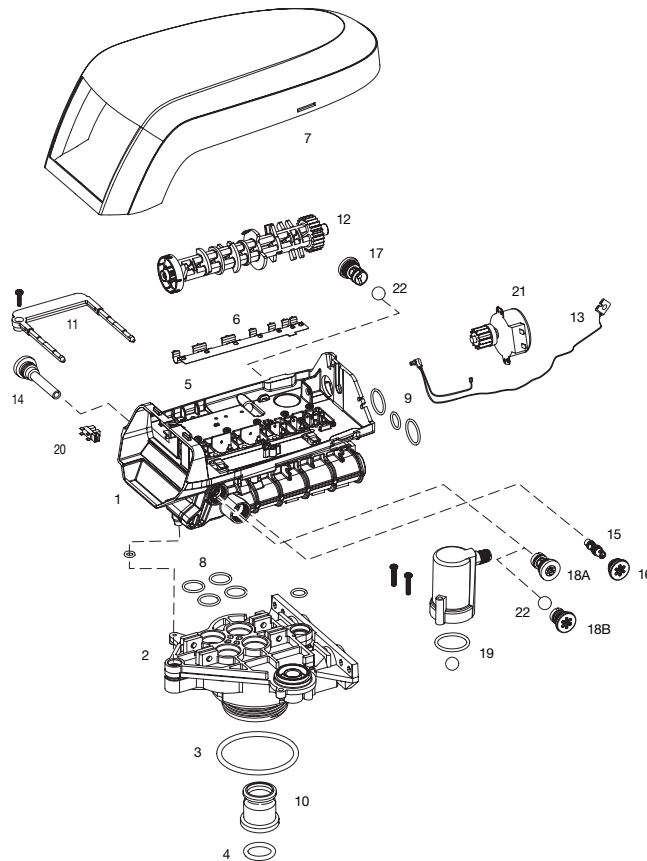

255 LOGIX

SPARE PARTS

Logix controller

Item	Old part number	Reference	Description	Packing qty
1		1244650	255 valve assy, w/o flow controls	1
2		1033784	255 tank adapter new style	1
3	3029969	1010154	O-ring EP	1
4		1232370	O-ring EP	1
5		1235340	Top plate, 255 valve, 700/860 series	1
6		1235341	Spring, one piece, 255 valve	1
7		1236246	Cover, valve, 255/Performa, 700/860	1
*		1267672	Slim line cover 255 700/800	1
8		1001404	O-ring group: tank adapter	1
9		1040459	O-ring group: piping boss	1
10		1001986	13/16" rubber insert (optional)	1
*		1000250	Valve disk kit - standard/sev	1
*		1239760	Blending Valve Kit 400 & 700 Series	1
11			Locking bar:	
	1031405	1031402	Multilingual language locking bar	1
		1234170	Locking bar screw - no. 8-9/16"	13
12			Camshaft options:	
		1235353	Cam 255/700-860 series valve, std, black	1
13 + 21	1235269	1238861	Motor + cable 700 series controller, 12V 50/60 Hz	1
14		1000226	Screen/cap assy w/ O-ring	1