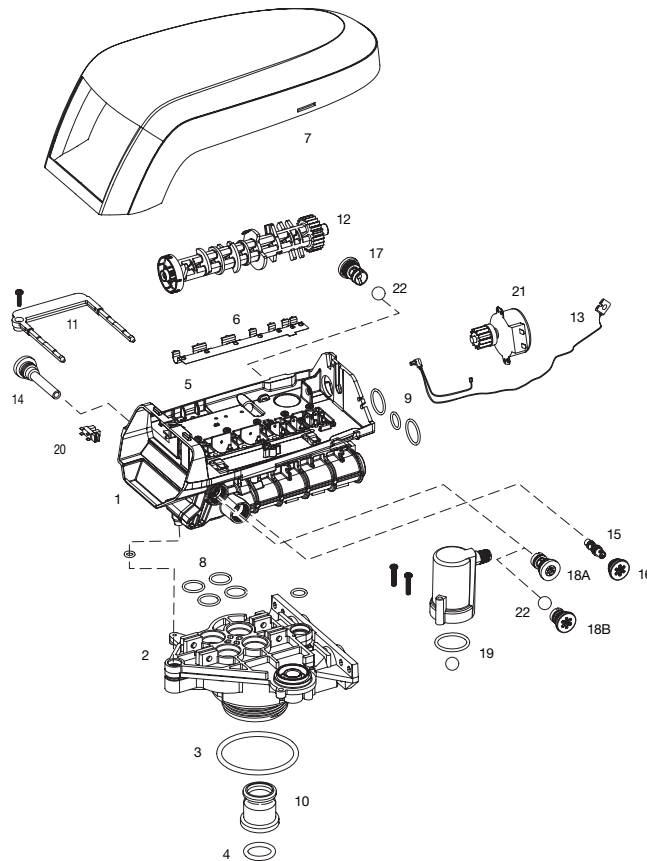

255 LOGIX

SPARE PARTS

Logix controller

Item	Old part number	Reference	Description	Packing qty
15			Injector (high efficiency) options:	
		1035730	"E" injector (high efficiency) - yellow (6" dia. vessels)	1
		1035731	"F" injector (high efficiency) - peach (7" dia. vessels)	1
		1035732	"G" injector (high efficiency) - tan (8" dia. vessels)	1
		1035733	"H" injector (high efficiency) - Lt purple (9" dia. vessels)	1
		1035734	"J" injector (high efficiency) - Lt blue (10" dia. vessels)	1
		1035735	"K" injector (high efficiency) - pink (12" dia. vessels)	1
		1035736	"L" injector (high efficiency) - orange (13-14" dia. vessels)	1
16	1000269		injector cap with O-ring	1
17			Drain control assy with O-ring:	
		1000208	No. 6	1
		1000209	No. 7 (1.2 gpm; 4.5 lpm)	1
		1000210	No. 8 (1.6 gpm; 6.1 lpm)	1
		1000211	No. 9 (2.0 gpm; 7.6 lpm)	1
		1000212	No. 10 (2.5 gpm; 9.5 lpm)	1
		1000213	No. 12 (3.5 gpm; 13.2 lpm)	1
		1000214	No. 13 (4.1 gpm; 15.5 lpm) no ball	1
		1000215	No. 14 (4.8 gpm; 18.2 lpm) no ball	1
18A	1243510		Regenerant refill controller 0,33 GPM	1
18B	1243511		Group refill controller 0,33 GPM w/ball	1