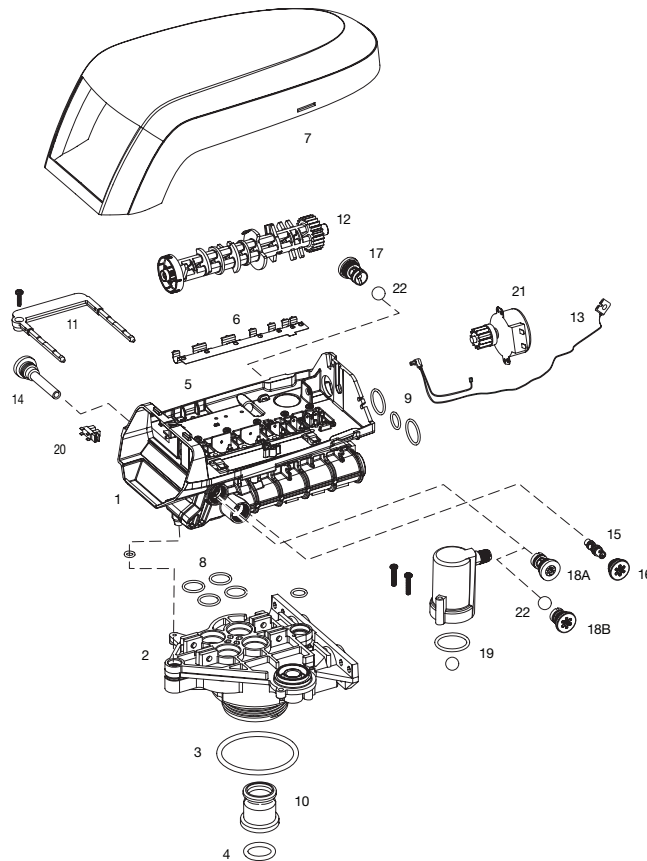

255 LOGIX

SPARE PARTS

Logix controller

Item	Old part number	Reference	Description	Packing qty
19			Air check kit:	
		1032416	Air check kit 3/8" male	1
		1032417	Air check kit 1/4" male (std)	1
20		1235373	Module, sensor, photo interrupter	1
*	1233187	3029962	Motor locking pin (white)	1
22		1030502	Ball, flow control internal up to no 12 included	1
*		1033066	New to old style air check adapter	1
*		1244336	Chlorine generator kit, 0.33 gpm	1
*		1242411	Extension cord 50 cm for cabinets (motor, opt. sens., turbine wires)	1
*		1235446	Turbine cable, Logix, short	1
*		1239711	Switch kit, front mount, 0.1 Amp	1
*		1239752	Switch kit, front mount, 5 Amp	1
*		1239753	Switch kit, top plate mount, 0.1 Amp	1
*		1239754	Switch kit, top plate mount, 5 Amp	1